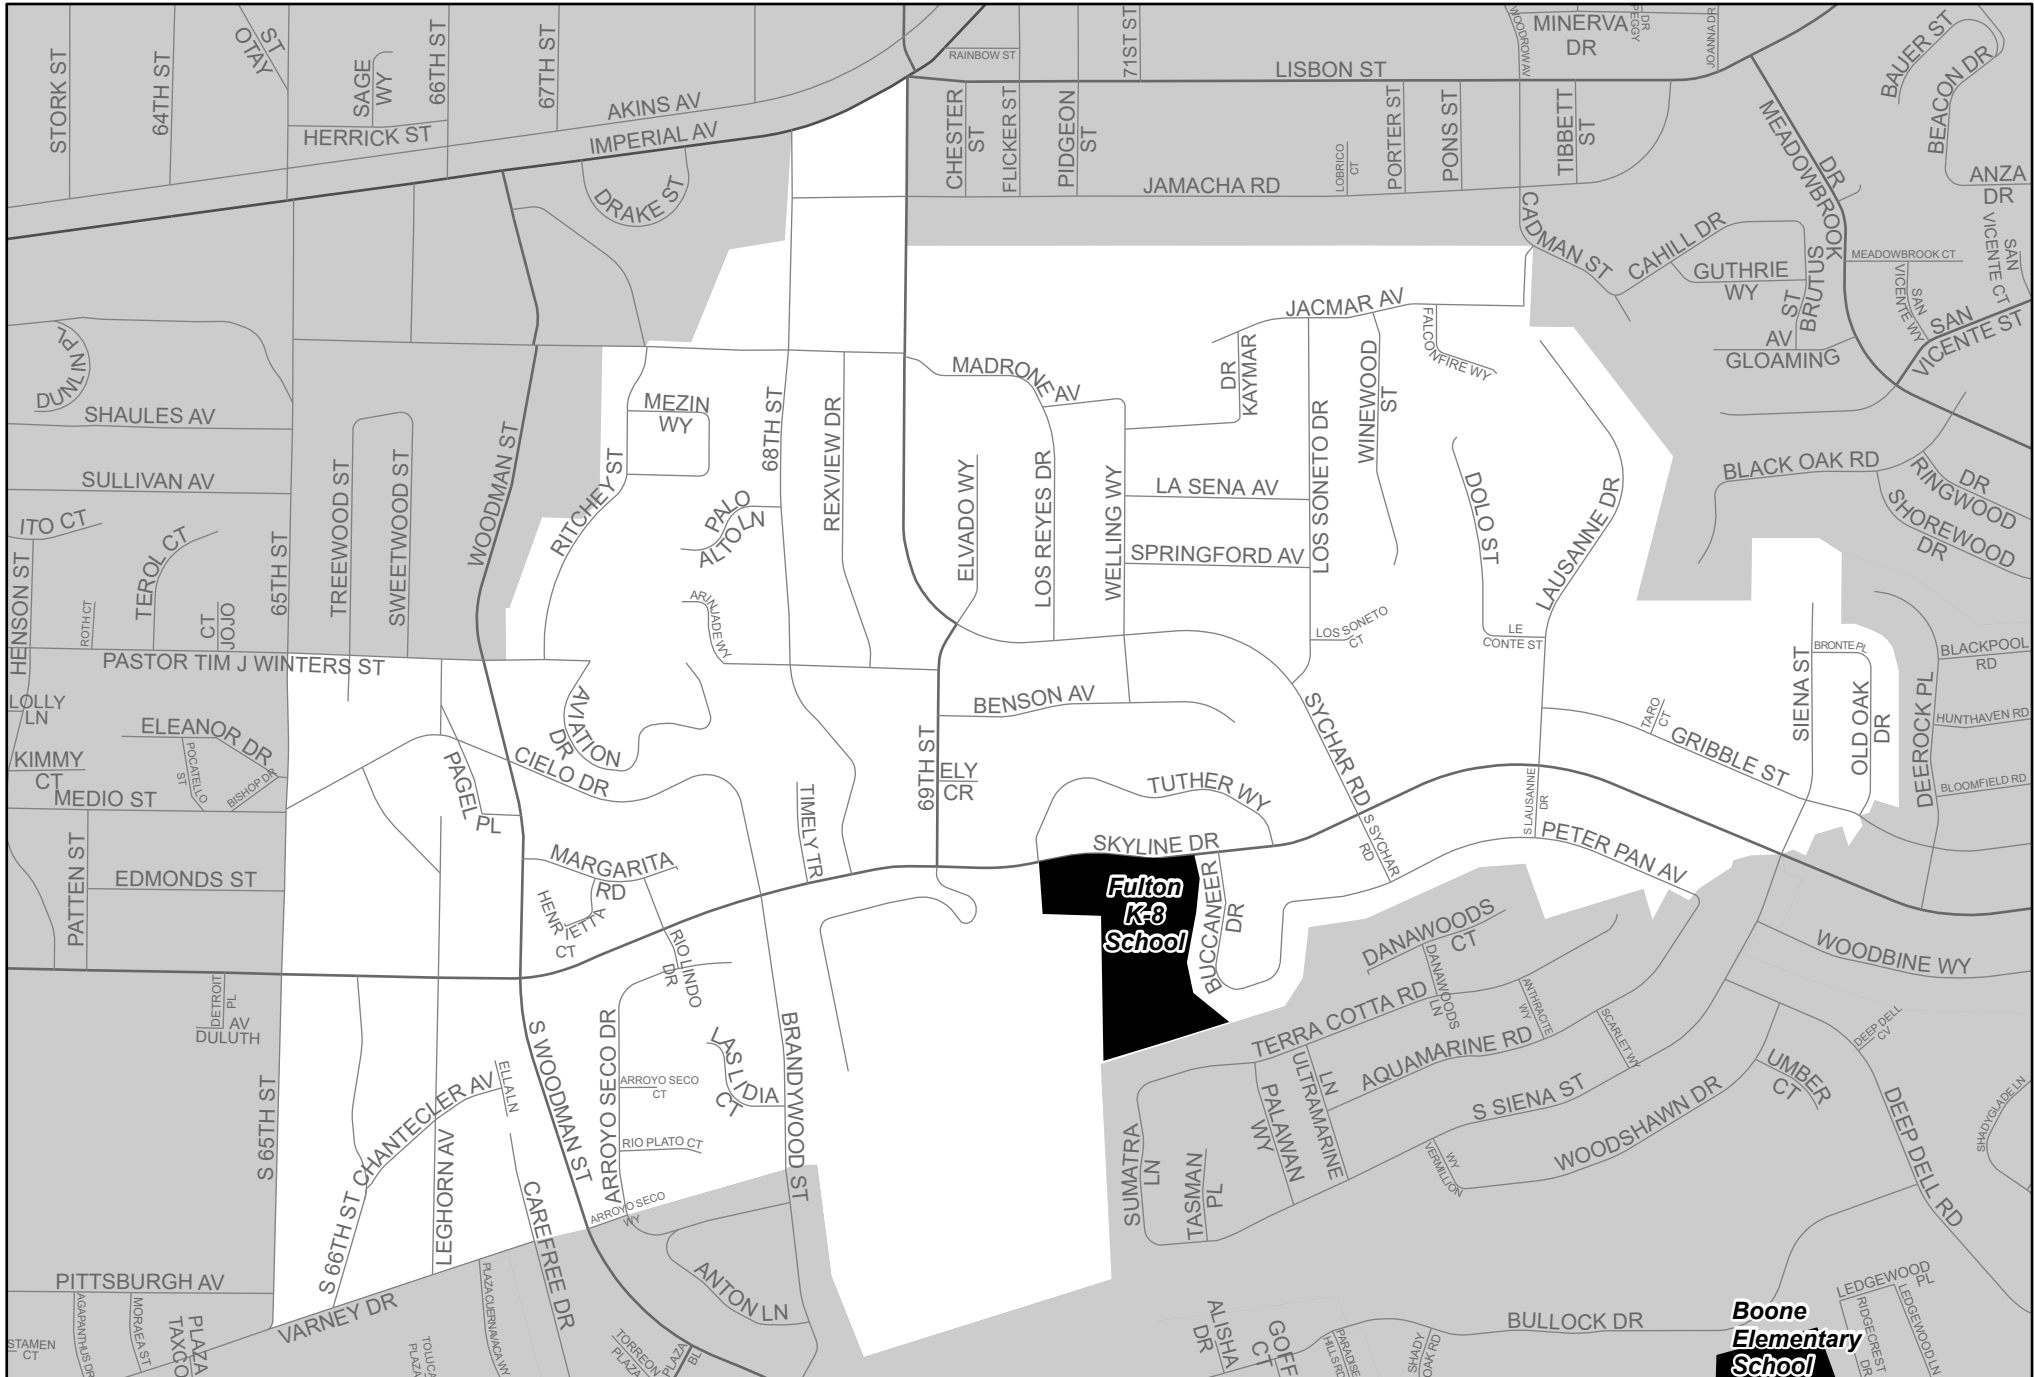

# Fulton K-8 School

7055 Skyline Drive (619) 344-3200

Attendance  
Area  
2023-24

The white area is the school's boundary.  
The map reflects boundaries only for the year indicated. Boundaries are reviewed annually and subject to change.

Boone  
Elementary  
School